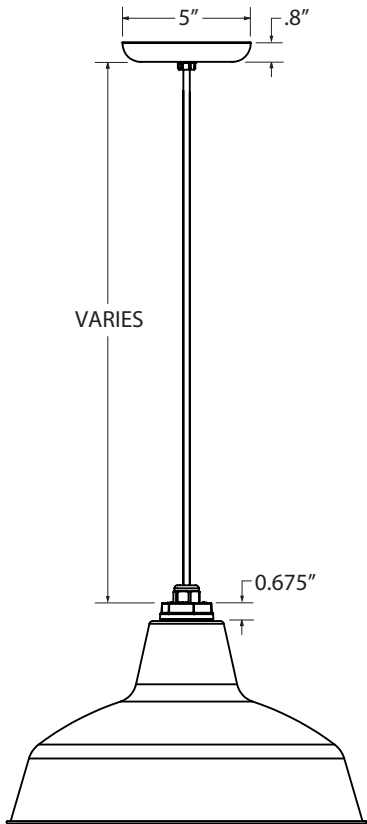

L - LIGHT SOURCE

E26	200 Watt Max
GU24	23 Watt Max ^{1,19}

IMPORTANT: (1) Not available with Acrylic Diffuser accessory (2) Not available with the Guard & Glass Accessory (3) All Porcelain Enamel finished shades feature a white interior and a black outer rim (4) All Powder Coat finished shades, Galvanized excluded, feature a white interior (5) Natural Metals have a longer estimated manufacturing time, please check the website for exact lead time. There are no returns accepted on Natural Metals (6) Not available with Chain Hung option [CN] (7) Not available in Natural Metals (8) Not applicable if WHA8 is selected in Section B (9) Not available with 16" size shade (10) Only applicable if Cord Hung Mounting Style is selected in Section A, select NA if another Mounting Style is selected (11) Only applicable if Chain Hung Mounting Style selected in Section A, select NA if another Mounting Style is selected (12) Acrylic Diffuser accessory reduces incandescent wattage to 60W (13) Not applicable if WHA8 or WHA10 is selected in Section B (14) Fixture is UL Listed for Damp Locations with Acrylic Diffuser (15) Guard and Glass accessory reduces incandescent wattage to 100W Max and GU24 Bi-Pin to 18W Max (16) Only applicable if Stem Mounting Style is selected in Section A (17) Only applicable if Gooseneck Mounting Style is selected in Section A (18) Not available for G19 & G40 (19) Fixtures configured with GU24 socket are non-returnable

MOUNTING STYLE

CHAIN HUNG PENDANT (CN)

FLUSH MOUNT (F)

STEM MOUNT PENDANT (S)

CORD HUNG PENDANT (C)

GOOSENECK (G)

SHOWN WITH: G1 GOOSENECK ARM

LUMINAIRE DIMENSIONS

SHOWN WITH: OPTIONAL GUARD & GLASS ACCESSORY

SHADE CODE	HEIGHT (A)	DIAMETER (B)	EXTENSION (C)
WHA8	5.25"	8"	N/A
WHA10	6"	10"	N/A
WHA12	6.75"	12"	3.9"
WHA14	7.75"	14"	3.1"
WHA16	8.50"	16"	2.3"

SPECIFICATIONS