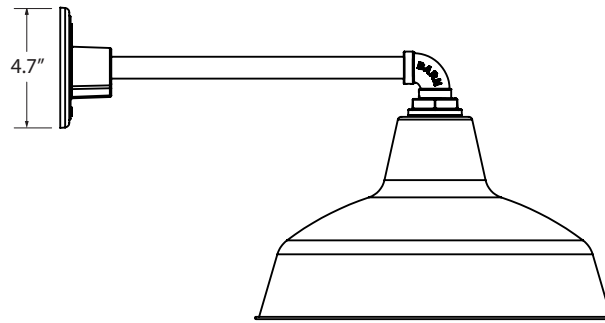

MOUNTING STYLE

CHAIN HUNG PENDANT (CN)

FLUSH MOUNT (F)

STEM MOUNT PENDANT (S)

CORD HUNG PENDANT (C)

GOOSENECK (G)

SHOWN WITH: G1 GOOSENECK ARM

LUMINAIRE DIMENSIONS

SHOWN WITH: OPTIONAL GUARD & GLASS ACCESSORY

SHADE CODE	HEIGHT (A)	DIAMETER (B)	EXTENSION (C)
WHA8	5.25"	8"	N/A
WHA10	6"	10"	N/A
WHA12	6.75"	12"	3.9"
WHA14	7.75"	14"	3.1"
WHA16	8.50"	16"	2.3"

SPECIFICATIONS