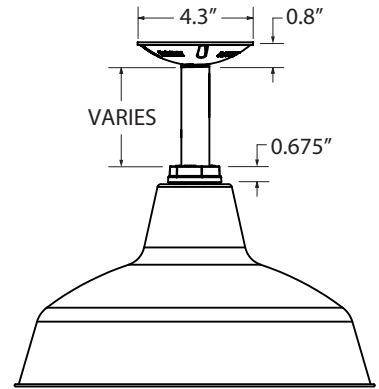

L - LIGHT SOURCE

E26	200 Watt Max
GU24	23 Watt Max ^{1,19}

IMPORTANT: (1) Not available with Acrylic Diffuser accessory (2) Not available with the Guard & Glass Accessory (3) All Porcelain Enamel finished shades feature a white interior and a black outer rim (4) All Powder Coat finished shades, Galvanized excluded, feature a white interior (5) Natural Metals have a longer estimated manufacturing time, please check the website for exact lead time. There are no returns accepted on Natural Metals (6) Not available with Chain Hung option [CN] (7) Not available in Natural Metals (8) Not applicable if WHA8 is selected in Section B (9) Not available with 16" size shade (10) Only applicable if Cord Hung Mounting Style is selected in Section A, select NA if another Mounting Style is selected (11) Only applicable if Chain Hung Mounting Style selected in Section A, select NA if another Mounting Style is selected (12) Acrylic Diffuser accessory reduces incandescent wattage to 60W (13) Not applicable if WHA8 or WHA10 is selected in Section B (14) Fixture is UL Listed for Damp Locations with Acrylic Diffuser (15) Guard and Glass accessory reduces incandescent wattage to 100W Max and GU24 Bi-Pin to 18W Max (16) Only applicable if Stem Mounting Style is selected in Section A (17) Only applicable if Gooseneck Mounting Style is selected in Section A (18) Not available for G19 & G40 (19) Fixtures configured with GU24 socket are non-returnable

MOUNTING STYLE

CHAIN HUNG PENDANT (CN)

FLUSH MOUNT (F)

STEM MOUNT PENDANT (S)

CORD HUNG PENDANT (C)

GOOSENECK (G)

SHOWN WITH: G1 GOOSENECK ARM

LUMINAIRE DIMENSIONS

SHOWN WITH: OPTIONAL GUARD & GLASS ACCESSORY

SHADE CODE	HEIGHT (A)	DIAMETER (B)	EXTENSION (C)
WHA8	5.25"	8"	N/A
WHA10	6"	10"	N/A
WHA12	6.75"	12"	3.9"
WHA14	7.75"	14"	3.1"
WHA16	8.50"	16"	2.3"

SPECIFICATIONS