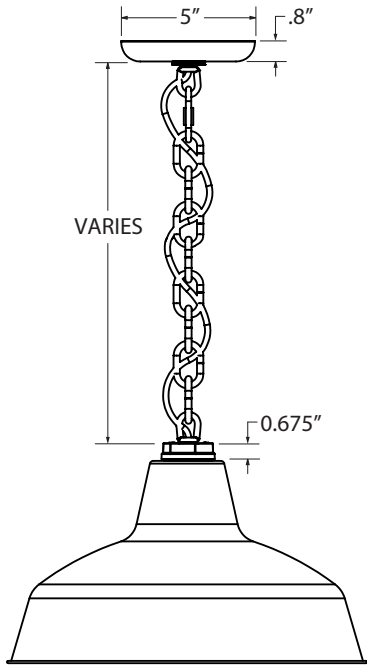

MOUNTING STYLE

CHAIN HUNG PENDANT (CN)