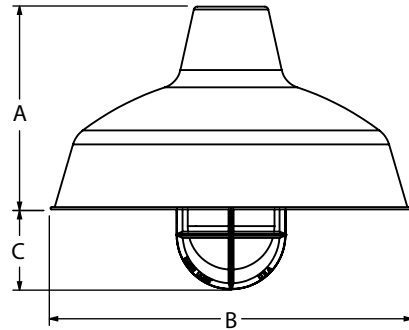

MOUNTING STYLE

CHAIN HUNG PENDANT (CN)

FLUSH MOUNT (F)

STEM MOUNT PENDANT (S)

CORD HUNG PENDANT (C)

GOOSENECK (G)

SHOWN WITH: G1 GOOSENECK ARM

LUMINAIRE DIMENSIONS

SHOWN WITH: OPTIONAL GUARD & GLASS ACCESSORY

SHADE CODE	HEIGHT (A)	DIAMETER (B)	EXTENSION (C)
WHA8	5.25"	8"	N/A
WHA10	6"	10"	N/A
WHA12	6.75"	12"	3.9"
WHA14	7.75"	14"	3.1"
WHA16	8.50"	16"	2.3"

SPECIFICATIONS