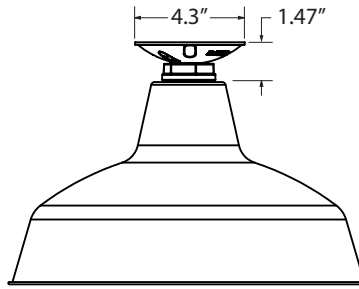

FLUSH MOUNT (F)