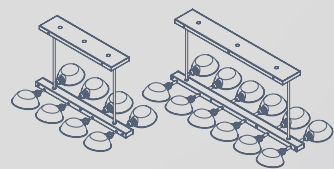

Every space needs bold, dramatic decorative features and, with its large-scale profile and dozens of finish options, the Parabolic is guaranteed to stand out.